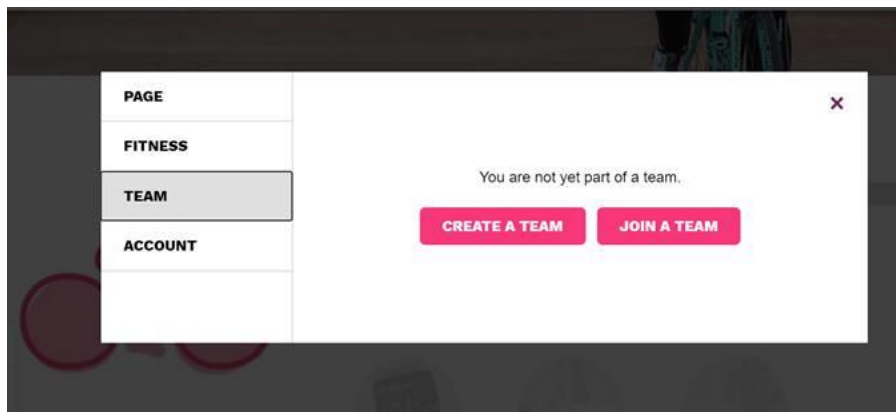

3. A pop up should appear, select 'TEAM' from the left hand column and select 'Create Team'