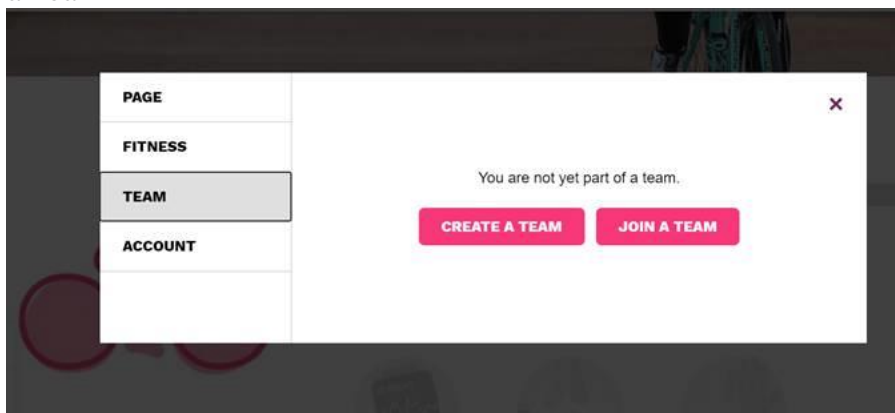

3. A pop up should appear, select 'TEAM' from the left hand column and select 'Join a Team'